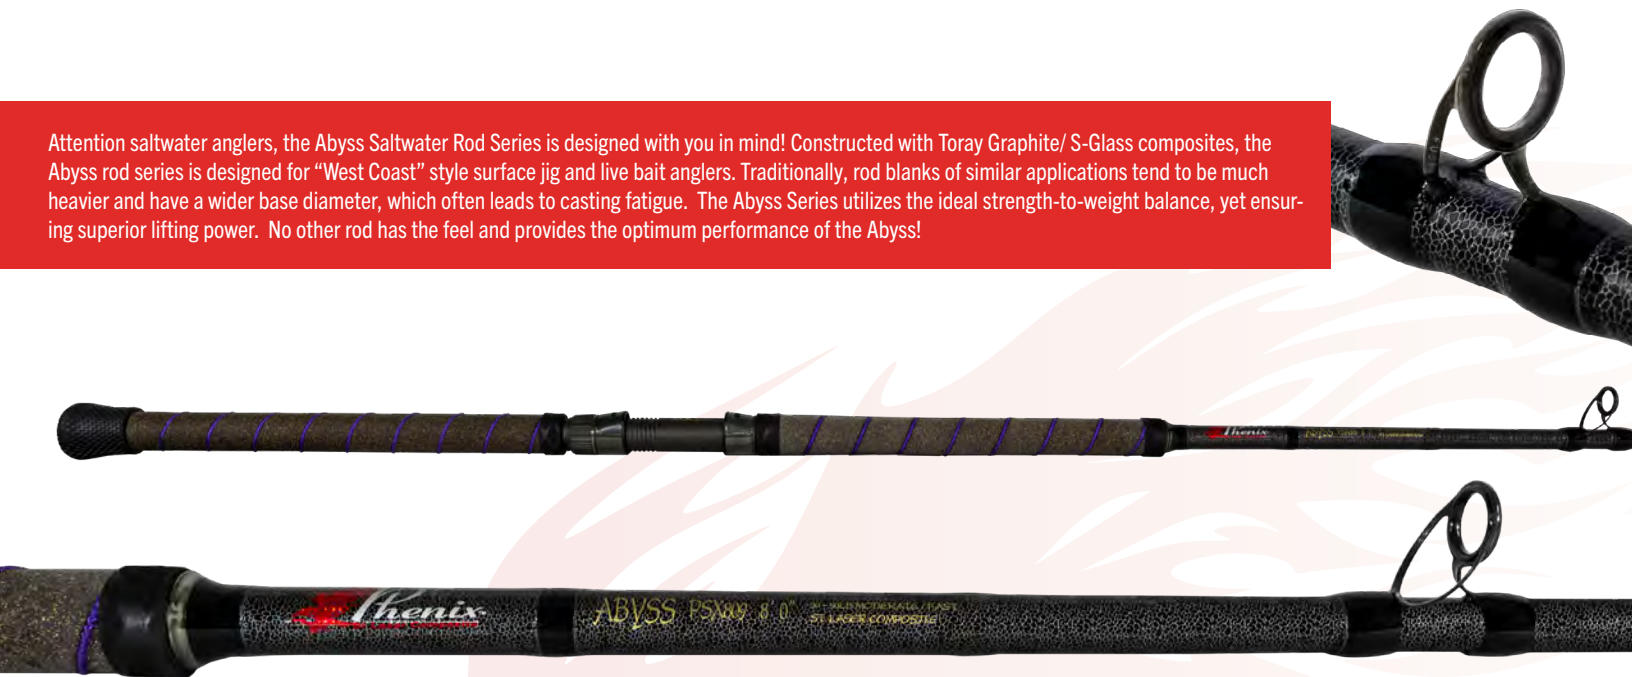

2024 - 2025

TABLE OF CONTENTS

NEW

NEW

NEW

SALTWATER

SALTWATER

Phenix has helped anglers pursue their dreams of landing the fish of a lifetime for almost 5 decades. With the most advanced materials and techniques, Phenix has set the standard for all saltwater and Pelagic fishing rods in the industry. We created the first full hybrid fishing rod in our Black Diamond Hybrid Series. We continue to push the envelope on design and construction to bring fisherman the most advanced line of rods the industry has ever seen.

ABYSS

Attention saltwater anglers, the Abyss Saltwater Rod Series is designed with you in mind! Constructed with Toray Graphite/ S-Glass composites, the Abyss rod series is designed for "West Coast" style surface jig and live bait anglers. Traditionally, rod blanks of similar applications tend to be much heavier and have a wider base diameter, which often leads to casting fatigue. The Abyss Series utilizes the ideal strength-to-weight balance, yet ensuring superior lifting power. No other rod has the feel and provides the optimum performance of the Abyss!