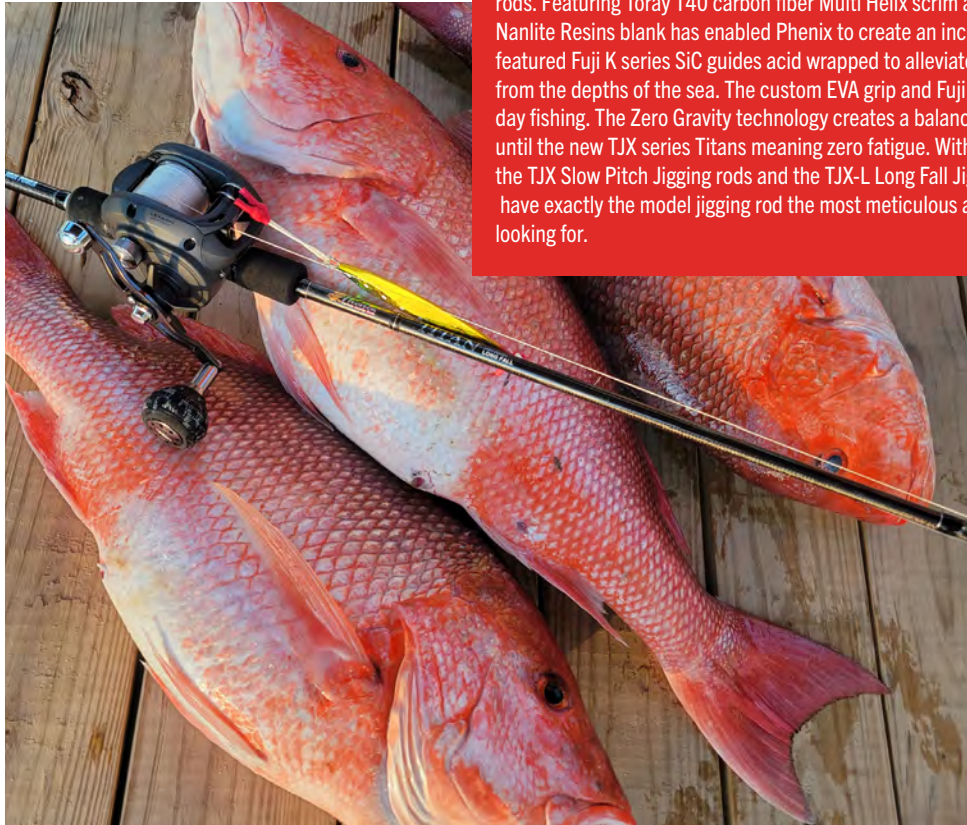

TITAN SLOW JIGGING

The Slow Pitch and Long Fall Jigging techniques made popular in Japan by Norihiro Sato are fastly evolving across the world and here in the United States. Phenix is leading the way with its newly designed Zero Gravity Titan series of Slow Pitch and Long Fall jig-ging rods. Featuring Toray T40 carbon fiber Multi Helix scrim and Phenix Rods proprietary Nanlite Resins blank has enabled Phenix to create an incredibly strong series. The rods featured Fuji K series SiC guides acid wrapped to alleviate torque when fishing big fish from the depths of the sea. The custom EVA grip and Fuji reel seat offers comfort for all day fishing. The Zero Gravity technology creates a balance never seen in the industry until the new TJX series Titans meaning zero fatigue. With two models to choose from, the TJX Slow Pitch Jigging rods and the TJX-L Long Fall Jigging rods, we're sure to have exactly the model jigging rod the most meticulous anglers around the world are looking for.