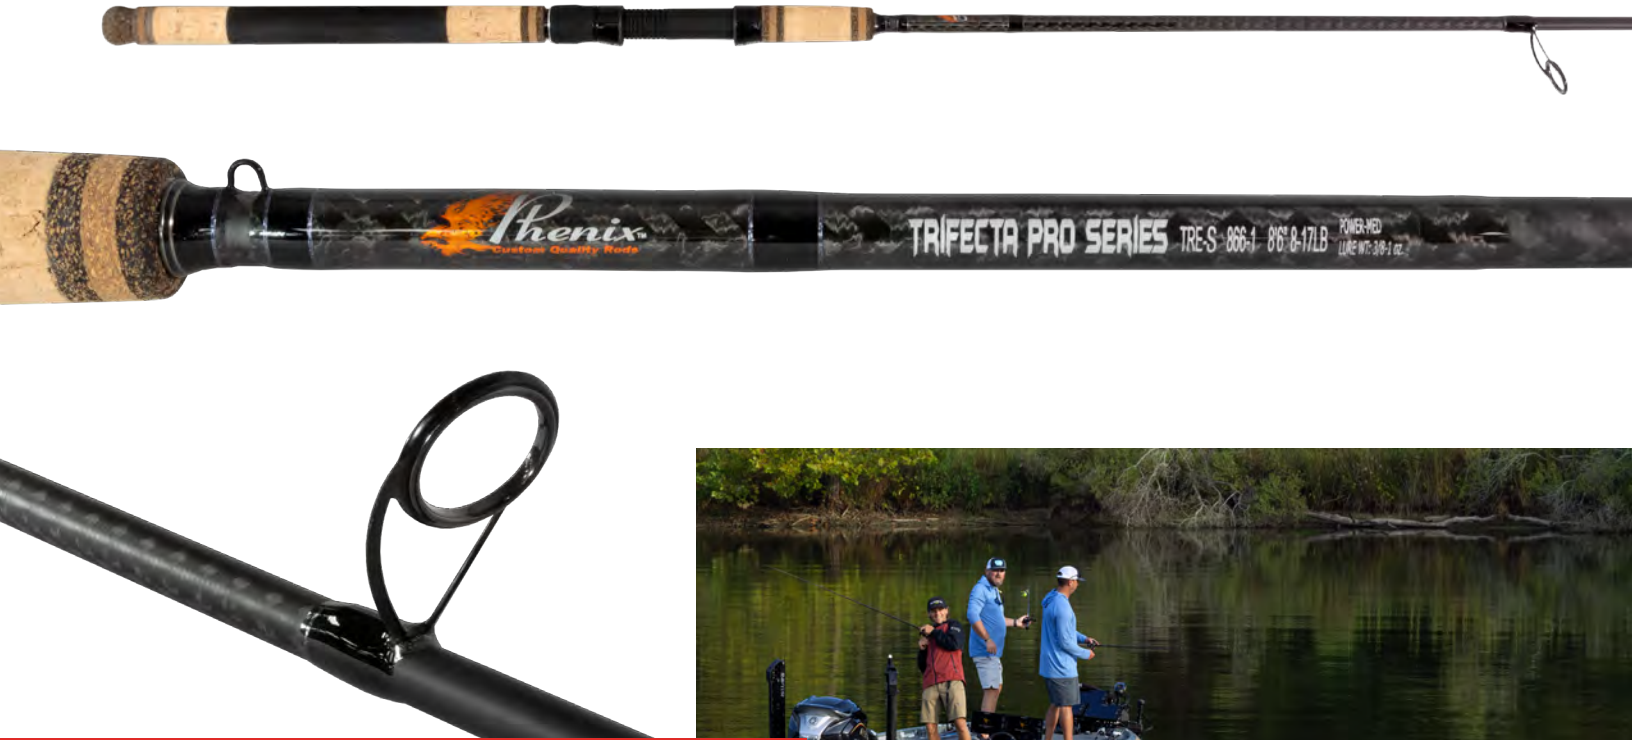

TRIFECTA PRO

Designed by anglers, the trifecta rods have met the needs for your everyday salmon and steelhead fishing challenges. Manufactured with 40-ton composite and carbon fiber materials, the Trifecta Pro Series rods provide a fishing rod that is very sensitive, yet durable and strong. Features include Essex reel seat, premium Essex SiC guides, and custom cork handles. Clearly, when fishing for steelhead and salmon, you need a rod that has the ideal action and is able to detect the slightest bite. Once the action starts, you want assurance the rod will allow you to fight your fish, without fear of losing your catch.

MODEL	UPC	LENGTH	PCS	LINE RATING	ROD WEIGHT	LURE WEIGHT	TAPER ACTION	GUIDES	REEL SEAT / HANDLE
CASTING									
PHX-TRE-C866	812484016978	8'6"	1	8-17 LB	8.2 OZ	3/8-1 OZ	MODERATE FAST	ESSEX SIC	ESSEX / CUSTOM CORK & EVA
PHX-TRE-C867	812484016985	8'6"	1	10-30 LB	8.9 OZ	1-3 OZ	MODERATE FAST	ESSEX SIC	ESSEX / CUSTOM CORK & EVA
PHX-TRE-C868	812484016992	8'6"	1	15-40 LB	9.5 OZ	2-6 OZ	MODERATE FAST	ESSEX SIC	ESSEX / CUSTOM CORK & EVA
PHX-TRE-C906	812484017012	9'	1	8-17 LB	8 OZ	3/8-1 OZ	MODERATE FAST	ESSEX SIC	ESSEX / CUSTOM CORK & EVA
PHX-TRE-C907	812484017029	9'	1	10-30 LB	8.8 OZ	1-3 OZ	MODERATE FAST	ESSEX SIC	ESSEX / CUSTOM CORK & EVA
PHX-TRE-C908	812484017036	9'	1	15-40 LB	9.9 OZ	2-6 OZ	MODERATE FAST	ESSEX SIC	ESSEX / CUSTOM CORK & EVA
SPINNING									
PHX-TRE-S865	812484017043	8'6"	1	6-12 LB	7.5 OZ	1/4-3/4 OZ	MODERATE FAST	ESSEX SIC	ESSEX / CUSTOM CORK & EVA
PHX-TRE-S866	812484017050	8'6"	1	8-17 LB	7.8 OZ	3/8-1 OZ	MODERATE FAST	ESSEX SIC	ESSEX / CUSTOM CORK & EVA
PHX-TRE-S867	812484017067	8'6"	1	10-30 LB	8.3 OZ	1-3 OZ	MODERATE FAST	ESSEX SIC	ESSEX / CUSTOM CORK & EVA
PHX-TRE-S868	812484017074	8'6"	1	15-40 LB	9.1 OZ	2-6 OZ	MODERATE FAST	ESSEX SIC	ESSEX / CUSTOM CORK & EVA
PHX-TRE-S905	812484017081	9'	1	6-12 LB	7.5 OZ	1/4-3/4 OZ	MODERATE FAST	ESSEX SIC	ESSEX / CUSTOM CORK & EVA
PHX-TRE-S906	812484017098	9'	1	8-17 LB	8 OZ	3/8-1 OZ	MODERATE FAST	ESSEX SIC	ESSEX / CUSTOM CORK & EVA
PHX-TRE-S907	812484017029	9'	1	10-30 LB	8.5 OZ	1-3 OZ	MODERATE FAST	ESSEX SIC	ESSEX / CUSTOM CORK & EVA
PHX-TRE-S908	812484017111	9'	1	15-40 LB	8.7 OZ	2-6 OZ	MODERATE FAST	ESSEX SIC	ESSEX / CUSTOM CORK & EVA