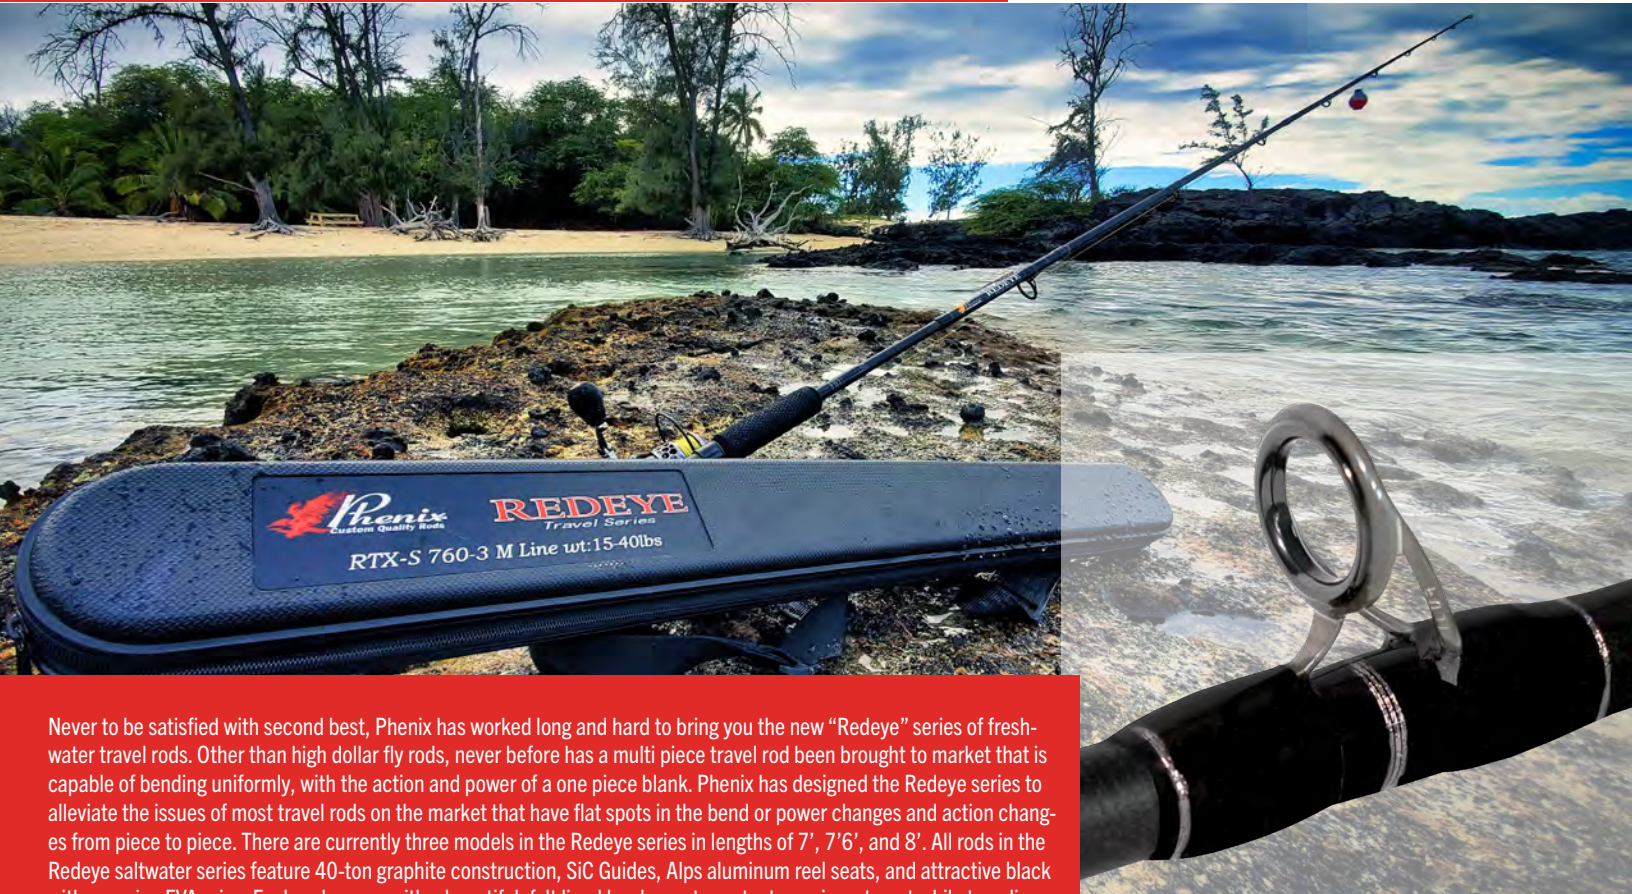

REDEYE TRAVEL RODS SALTWATER SERIES

Never to be satisfied with second best, Phenix has worked long and hard to bring you the new "Redeye" series of fresh-water travel rods. Other than high dollar fly rods, never before has a multi piece travel rod been brought to market that is capable of bending uniformly, with the action and power of a one piece blank. Phenix has designed the Redeye series to alleviate the issues of most travel rods on the market that have flat spots in the bend or power changes and action changes from piece to piece. There are currently three models in the Redeye series in lengths of 7', 7'6", and 8'. All rods in the Redeye saltwater series feature 40-ton graphite construction, SiC Guides, Alps aluminum reel seats, and attractive black with grey ring EVA grips. Each rod comes with a beautiful, felt lined hard case to protect your investment while traveling abroad. Next time your fishing adventures take you to your Dream Destination, "Don't be late, Catch the REDEYE".