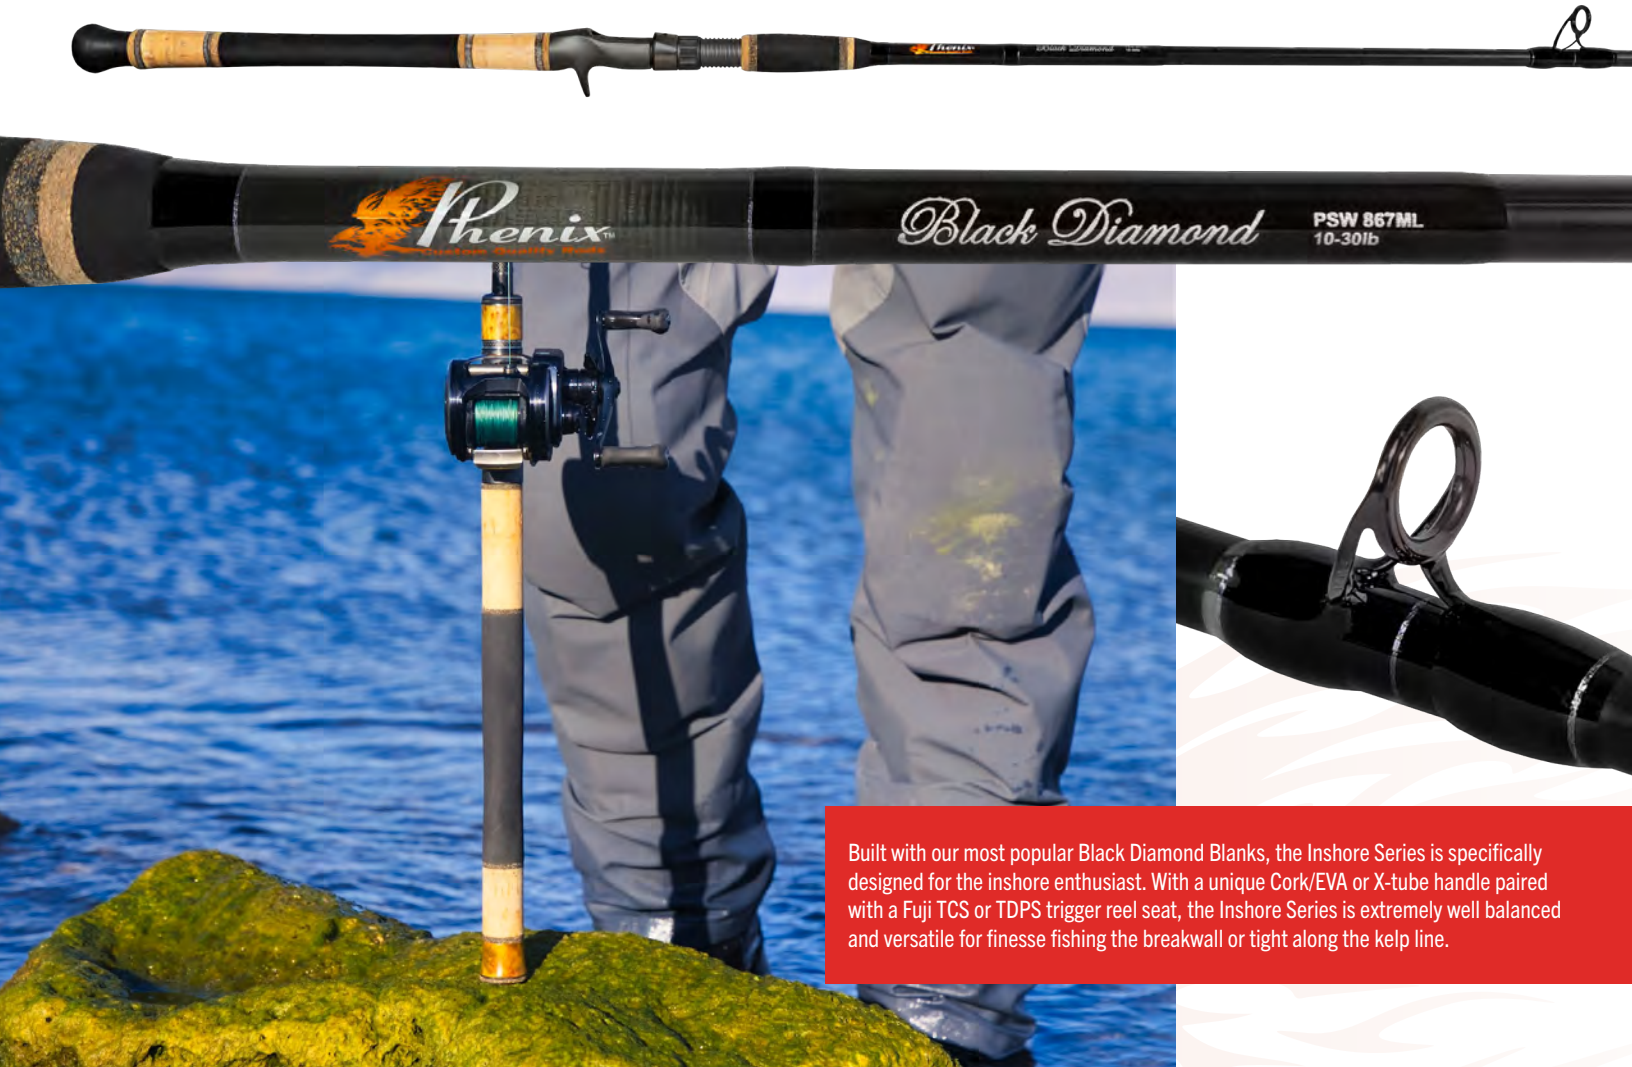

BLACK DIAMOND INSHORE SERIES

Built with our most popular Black Diamond Blanks, the Inshore Series is specifically designed for the inshore enthusiast. With a unique Cork/EVA or X-tube handle paired with a Fuji TCS or TDPS trigger reel seat, the Inshore Series is extremely well balanced and versatile for finesse fishing the breakwall or tight along the kelp line.

MODEL	UPC	LENGTH	PCS	LINE RATING	ROD WEIGHT	TAPER ACTION	GUIDES	REEL SEAT / HANDLE
CASTING								
PHX-PSW-C760ML-SV	812484011058	7'6"	1	10-30 LB	11.4 OZ	MODERATE FAST	FUJI	FUJI / CUSTOM CORK & EVA SPLIT GRIP
PHX-PSWC760MXFISACK	812484012277	7'6"	1	15-40 LB	11.4 OZ	FAST	FUJI	FUJI / CUSTOM CORK & X-TUBE FULL GRIP
PHX-PSWC760MXFISAXW	812484019511	7'6"	1	15-40 LB	9 OZ	FAST	FUJI	FUJI / CUSTOM CORK & X-TUBE FULL GRIP
PHX-PSW-C806L-ISA-CK	812484012284	8'	1	8-25 LB	11.4 OZ	MODERATE FAST	FUJI	FUJI / CUSTOM CORK & EVA SPLIT GRIP
PHX-PSW-C806L-ISA-XW	812484019528	8'	1	8-25 LB	8.7 OZ	MODERATE FAST	FUJI	FUJI / CUSTOM CORK & EVA SPLIT GRIP
PHX-PSWC807MLISACK	812484012291	8'	1	10-30 LB	12.4 OZ	FAST	FUJI	FUJI / CUSTOM CORK & X-TUBE FULL GRIP
PHX-PSWC807MLISAXW	812484019535	8'	1	10-30 LB	9.6 OZ	FAST	FUJI	FUJI / CUSTOM CORK & X-TUBE FULL GRIP
PHX-PSWC866LISACK	812484012307	8'6"	1	8-25 LB	N / A	FAST	FUJI	FUJI / CUSTOM CORK & EVA SPLIT GRIP
PHX-PSWC866LISAXW	812484019542	8'6"	1	8-25 LB	10.1 OZ	FAST	FUJI	FUJI / CUSTOM CORK & EVA SPLIT GRIP
PHX-PSWC867MLISACK	812484012314	8'6"	1	10-30 LB	13.3 OZ	FAST	FUJI	FUJI / CUSTOM CORK & X-TUBE FULL GRIP
PHX-PSWC867MLISAXW	812484019559	8'6"	1	10-30 LB	10.8 OZ	FAST	FUJI	FUJI / CUSTOM CORK & X-TUBE FULL GRIP
PHX-PSWC906LISACK	812484012321	9'	1	8-25 LB	13.1 OZ	FAST	FUJI	FUJI / CUSTOM CORK & EVA SPLIT GRIP
PHX-PSWC906LISAXW	812484019566	9'	1	8-25 LB	N / A	FAST	FUJI	FUJI / CUSTOM CORK & EVA SPLIT GRIP
PHX-PSWC907MLISACK	812484012338	9'	1	10-30 LB	13.5 OZ	FAST	FUJI	FUJI / CUSTOM CORK & X-TUBE FULL GRIP
PHX-PSWC907MLISAXW	812484019573	9'	1	10-30 LB	13.5 OZ	FAST	FUJI	FUJI / CUSTOM CORK & X-TUBE FULL GRIP