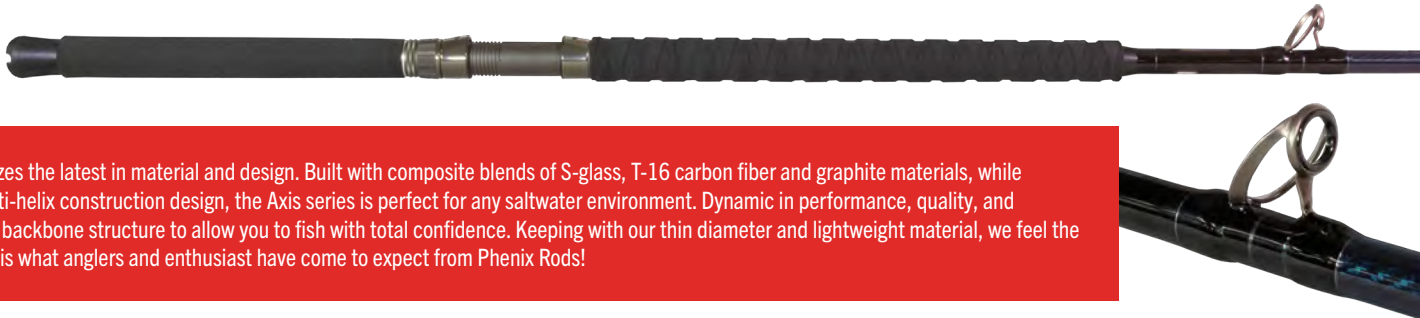

AXIS

The Axis series utilizes the latest in material and design. Built with composite blends of S-glass, T-16 carbon fiber and graphite materials, while incorporating a multi-helix construction design, the Axis series is perfect for any saltwater environment. Dynamic in performance, quality, and sensitivity, with the backbone structure to allow you to fish with total confidence. Keeping with our thin diameter and lightweight material, we feel the new Axis rod series is what anglers and enthusiasts have come to expect from Phenix Rods!

MODEL	UPC	LENGTH	PCS	LINE RATING	ROD WEIGHT	TAPER ACTION	GUIDES	REEL SEAT / HANDLE
RAIL RODS								
PHX-HAX-C760X3H	812484019306	7'6"	1	60-130 LB	32.3 OZ	MODERATE FAST	FUJI HB SIN	ALPS / EXTENDED HYPALON GRIP
PHX-HAX-C760X4H	812484019313	7'6"	1	80-200 LB	33 OZ	MODERATE FAST	FUJI HB SIN	ALPS / EXTENDED HYPALON GRIP
PHX-HAX-C800X3H	812484019320	8'0"	1	60-130 LB	32.7 OZ	MODERATE FAST	FUJI HB SIN	ALPS / EXTENDED HYPALON GRIP
PHX-HAX-C800X4H	812484019337	8'0"	1	80-200 LB	38 OZ	MODERATE FAST	FUJI HB SIN	ALPS / EXTENDED HYPALON GRIP
SPINNING								
PHX-HAX-S720MH	810027510143	7'2"	1	20-40 LB	13.5 OZ	MODERATE FAST	FUJI O'RING	FUJI DPSSD / EVA
PHX-HAX-S720H	810027510150	7'2"	1	25-60 LB	14 OZ	MODERATE FAST	FUJI O'RING	FUJI DPSSD / EVA
PHX-HAX-S780H	810027510167	7'8"	1	25-60 LB	15.5 OZ	MODERATE FAST	FUJI O'RING	FUJI DPSSD / EVA
PHX-HAX-S820ML	812484016305	8'2"	1	12-30 LB	14.4 OZ	MODERATE FAST	FUJI O'RING	FUJI DPSSD / EVA
PHX-HAX-S820MH	812484016312	8'6"	1	20-40 LB	14.8 OZ	MODERATE FAST	FUJI O'RING	FUJI DPSSD / EVA