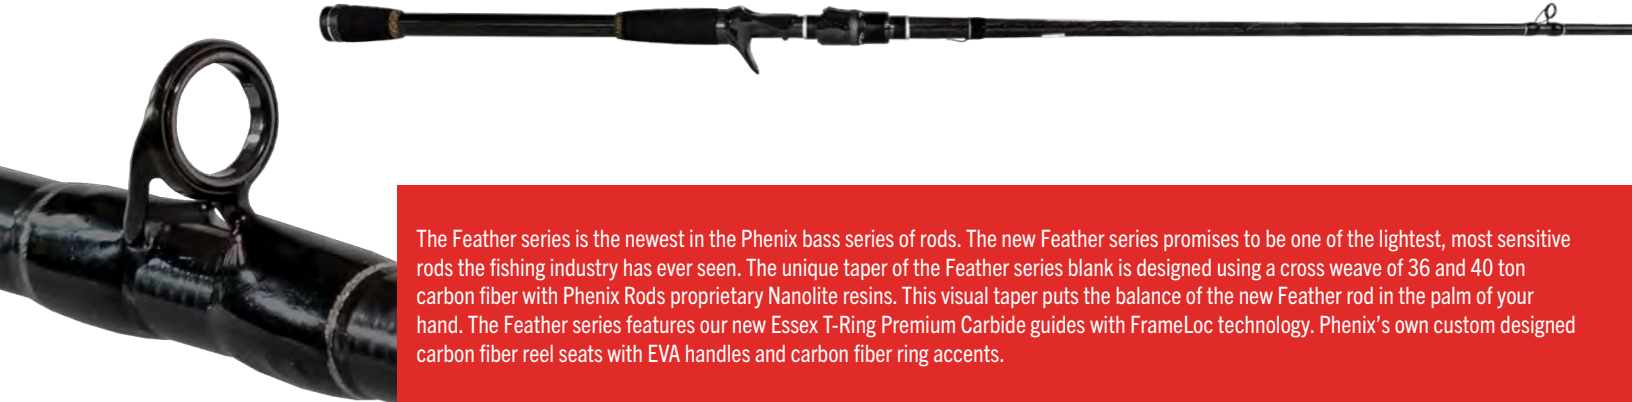

FEATHER

The Feather series is the newest in the Phenix bass series of rods. The new Feather series promises to be one of the lightest, most sensitive rods the fishing industry has ever seen. The unique taper of the Feather series blank is designed using a cross weave of 36 and 40 ton carbon fiber with Phenix Rods proprietary Nanolite resins. This visual taper puts the balance of the new Feather rod in the palm of your hand. The Feather series features our new Essex T-Ring Premium Carbide guides with FrameLoc technology. Phenix's own custom designed carbon fiber reel seats with EVA handles and carbon fiber grip accents.

MODEL	UPC	LENGTH	PCS	LINE RATING	ROD WEIGHT	LURE WEIGHT	TAPER ACTION	GUIDES	REEL SEAT / HANDLE
CASTING									
PHX-FTX-C69MH	812484019160	6'9"	1	8-17 LB	3.3 OZ	1/4-3/4 OZ	EXTRA FAST	ESSEX T-RING	PHENIX CUSTOM / EVA GRIP
PHX-FTX-C71L	812484019184	7'1"	1	4-10 LB	3.2 OZ	1/8-3/8 OZ	FAST	ESSEX T-RING	PHENIX CUSTOM / EVA GRIP
PHX-FTX-C71ML	812484019191	7'1"	1	6-12 LB	3.5 OZ	1/4-5/8 OZ	FAST	ESSEX T-RING	PHENIX CUSTOM / EVA GRIP
PHX-FTX-C71MH	812484019207	7'1"	1	8-17 LB	3.6 OZ	1/4-3/4 OZ	EXTRA FAST	ESSEX T-RING	PHENIX CUSTOM / EVA GRIP
PHX-FTX-C71H	812484019177	7'1"	1	10-25 LB	3.7 OZ	1/4-2 OZ	EXTRA FAST	ESSEX T-RING	PHENIX CUSTOM / EVA GRIP
PHX-FTX-C73XH	812484019214	7'3"	1	15-35 LB	3.8 OZ	1/2-3 OZ	FAST	ESSEX T-RING	PHENIX CUSTOM / EVA GRIP
PHX-FTX-C77MH	812484019221	7'7"	1	8-17 LB	3.8 OZ	1/4-3/4 OZ	EXTRA FAST	ESSEX T-RING	PHENIX CUSTOM / EVA GRIP
PHX-FTX-C77H	812484019238	7'7"	1	10-25 LB	4.1 OZ	1/4-2 OZ	EXTRA FAST	ESSEX T-RING	PHENIX CUSTOM / EVA GRIP
PHX-FTX-C77XH	812484019467	7'7"	1	15-35 LB	4.3 OZ	1/2-3 OZ	FAST	ESSEX T-RING	PHENIX CUSTOM / EVA GRIP
SPINNING									
PHX-FTX-S69M	812484019245	6'9"	1	6-12 LB	3 OZ	1/4-5/8 OZ	FAST	ESSEX T-RING	PHENIX CUSTOM / EVA GRIP
PHX-FTX-S71L	812484019252	7'1"	1	4-10 LB	3 OZ	1/8-3/8 OZ	FAST	ESSEX T-RING	PHENIX CUSTOM / EVA GRIP
PHX-FTX-S71M	812484019269	7'1"	1	6-14 LB	3 OZ	1/8-3/4 OZ	FAST	ESSEX T-RING	PHENIX CUSTOM / EVA GRIP
PHX-FTX-S71H	812484019276	7'1"	1	10-20 LB	3.5 OZ	1/4-1 3/4 OZ	EXTRA FAST	ESSEX T-RING	PHENIX CUSTOM / EVA GRIP
PHX-FTX-S77L	812484019450	7'7"	1	4-10 LB	3.5 OZ	1/8-3/8 OZ	FAST	ESSEX T-RING	PHENIX CUSTOM / EVA GRIP
PHX-FTX-S77M	812484019283	7'7"	1	6-14 LB	3.5 OZ	1/8-3/4 OZ	FAST	ESSEX T-RING	PHENIX CUSTOM / EVA GRIP